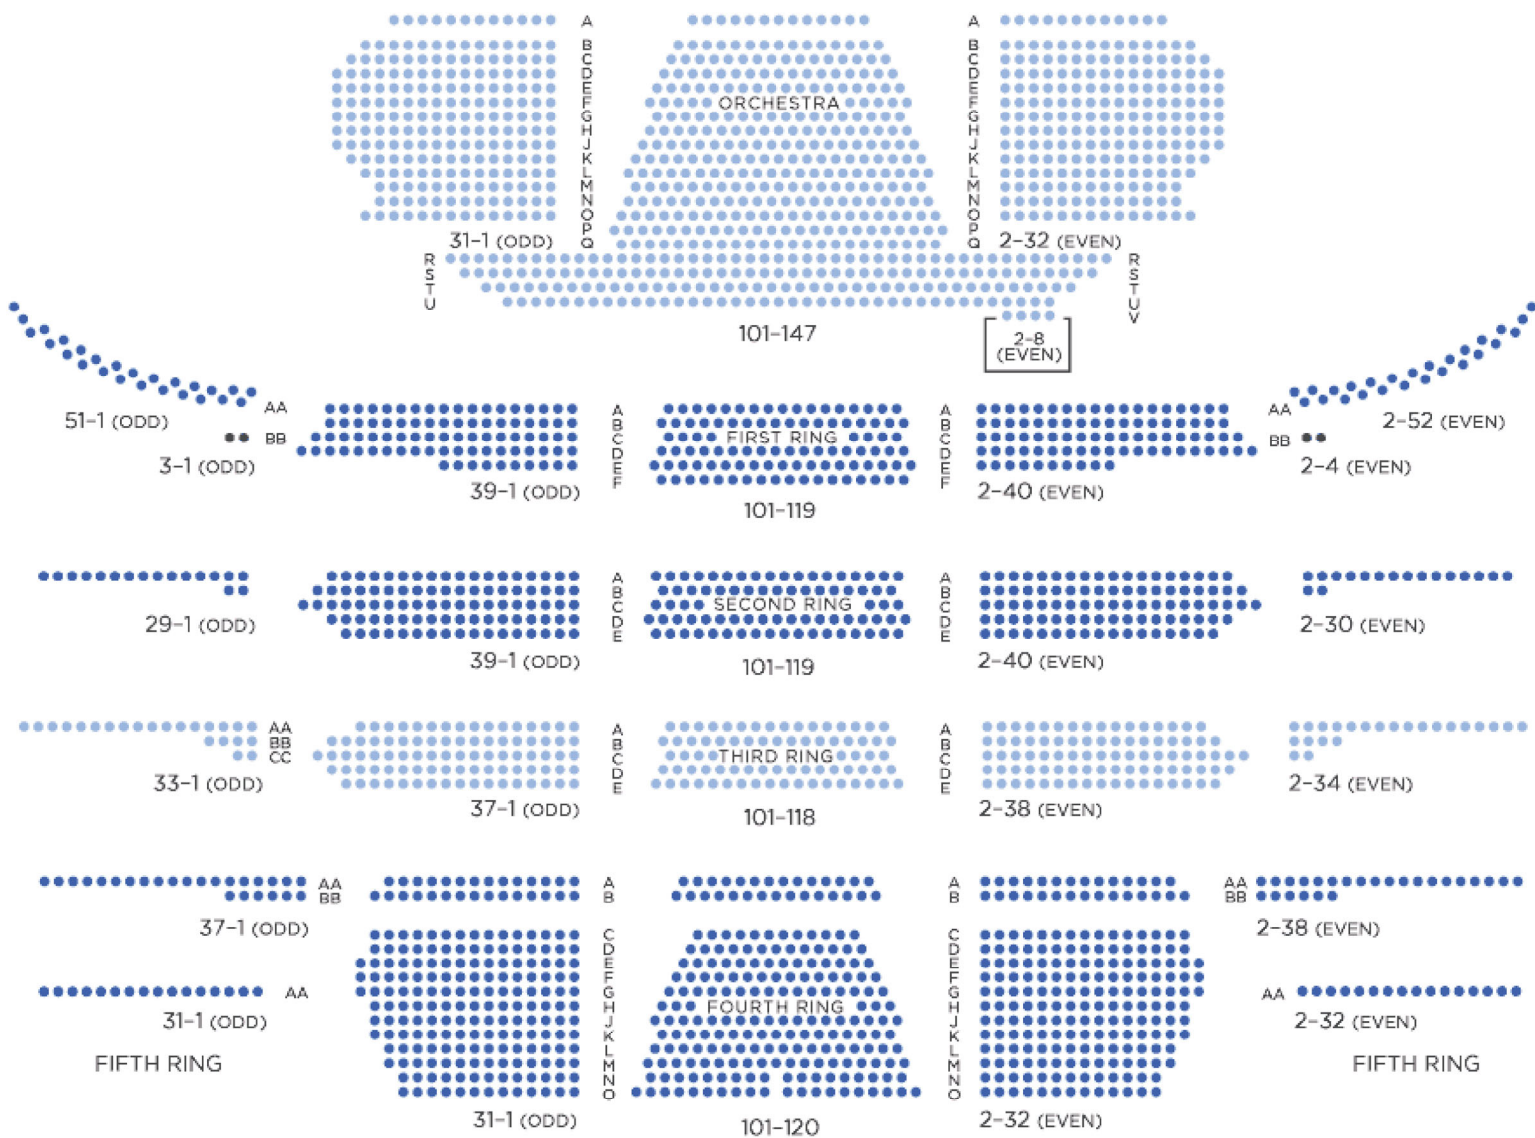

DAVID A. KOCH THEATER

STAGE

This map is subject to change