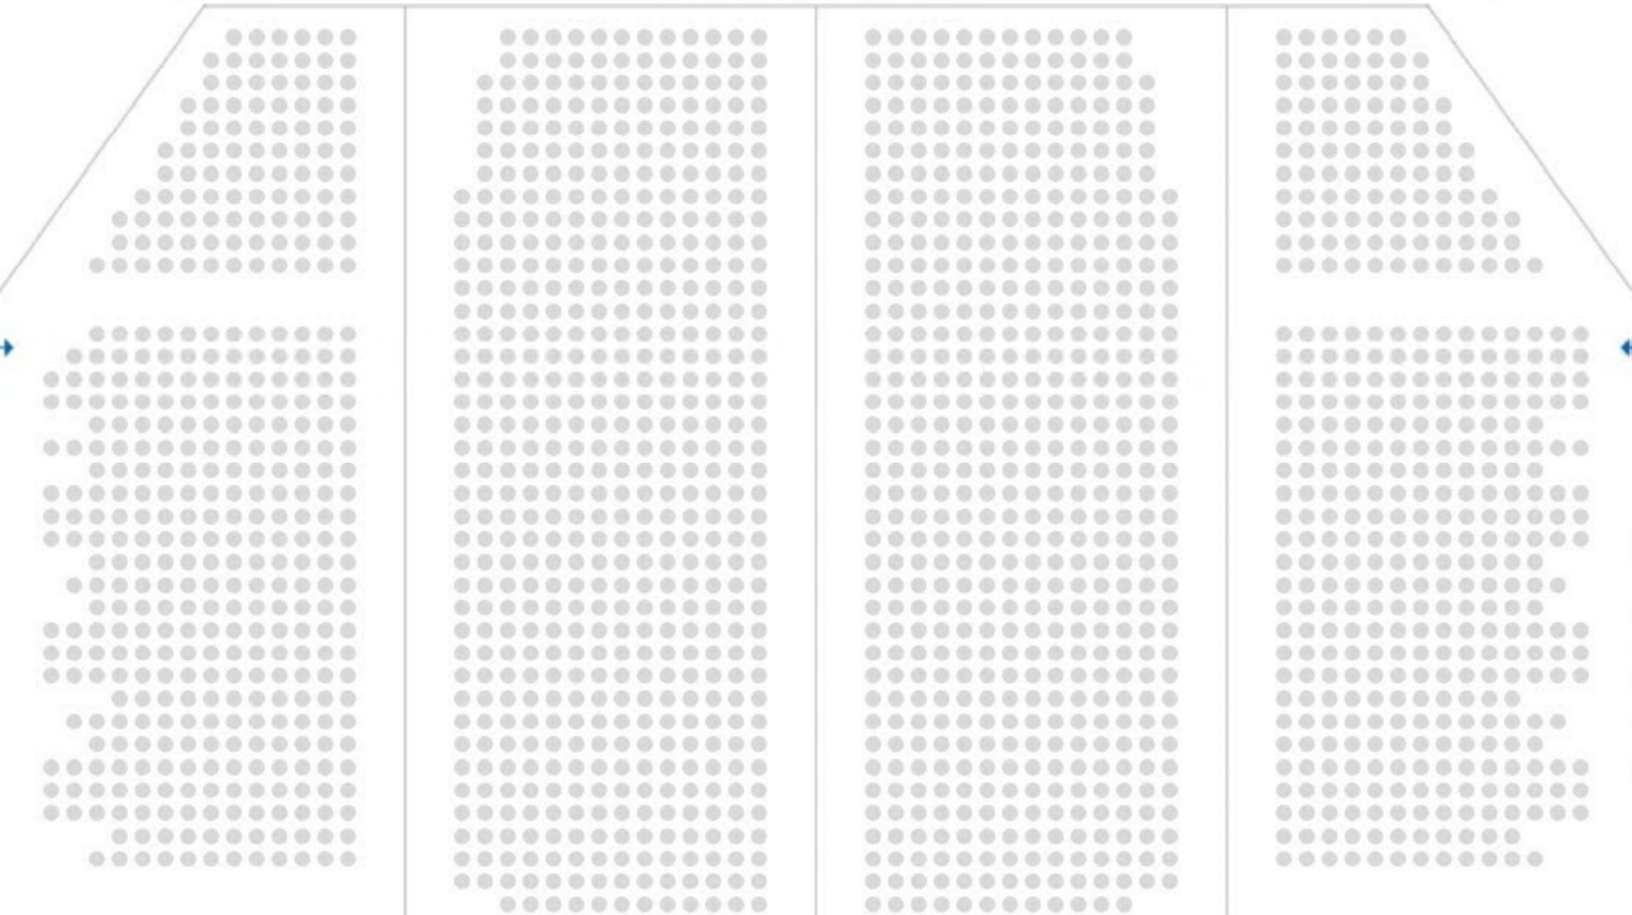

UNITED PALACE THEATRE

STAGE

FLOOR/ORCHESTRA

MEZZANINE

LOGE

BALCONY